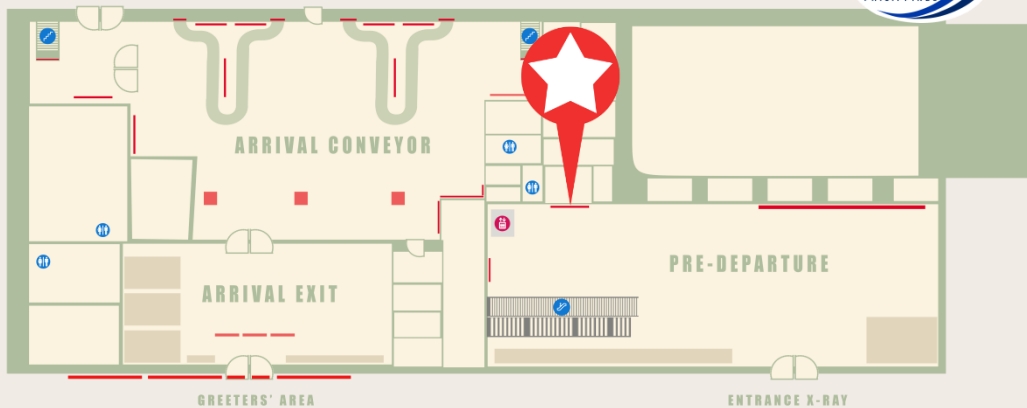

MORE TO LEARN :

www.catmediagroup.com