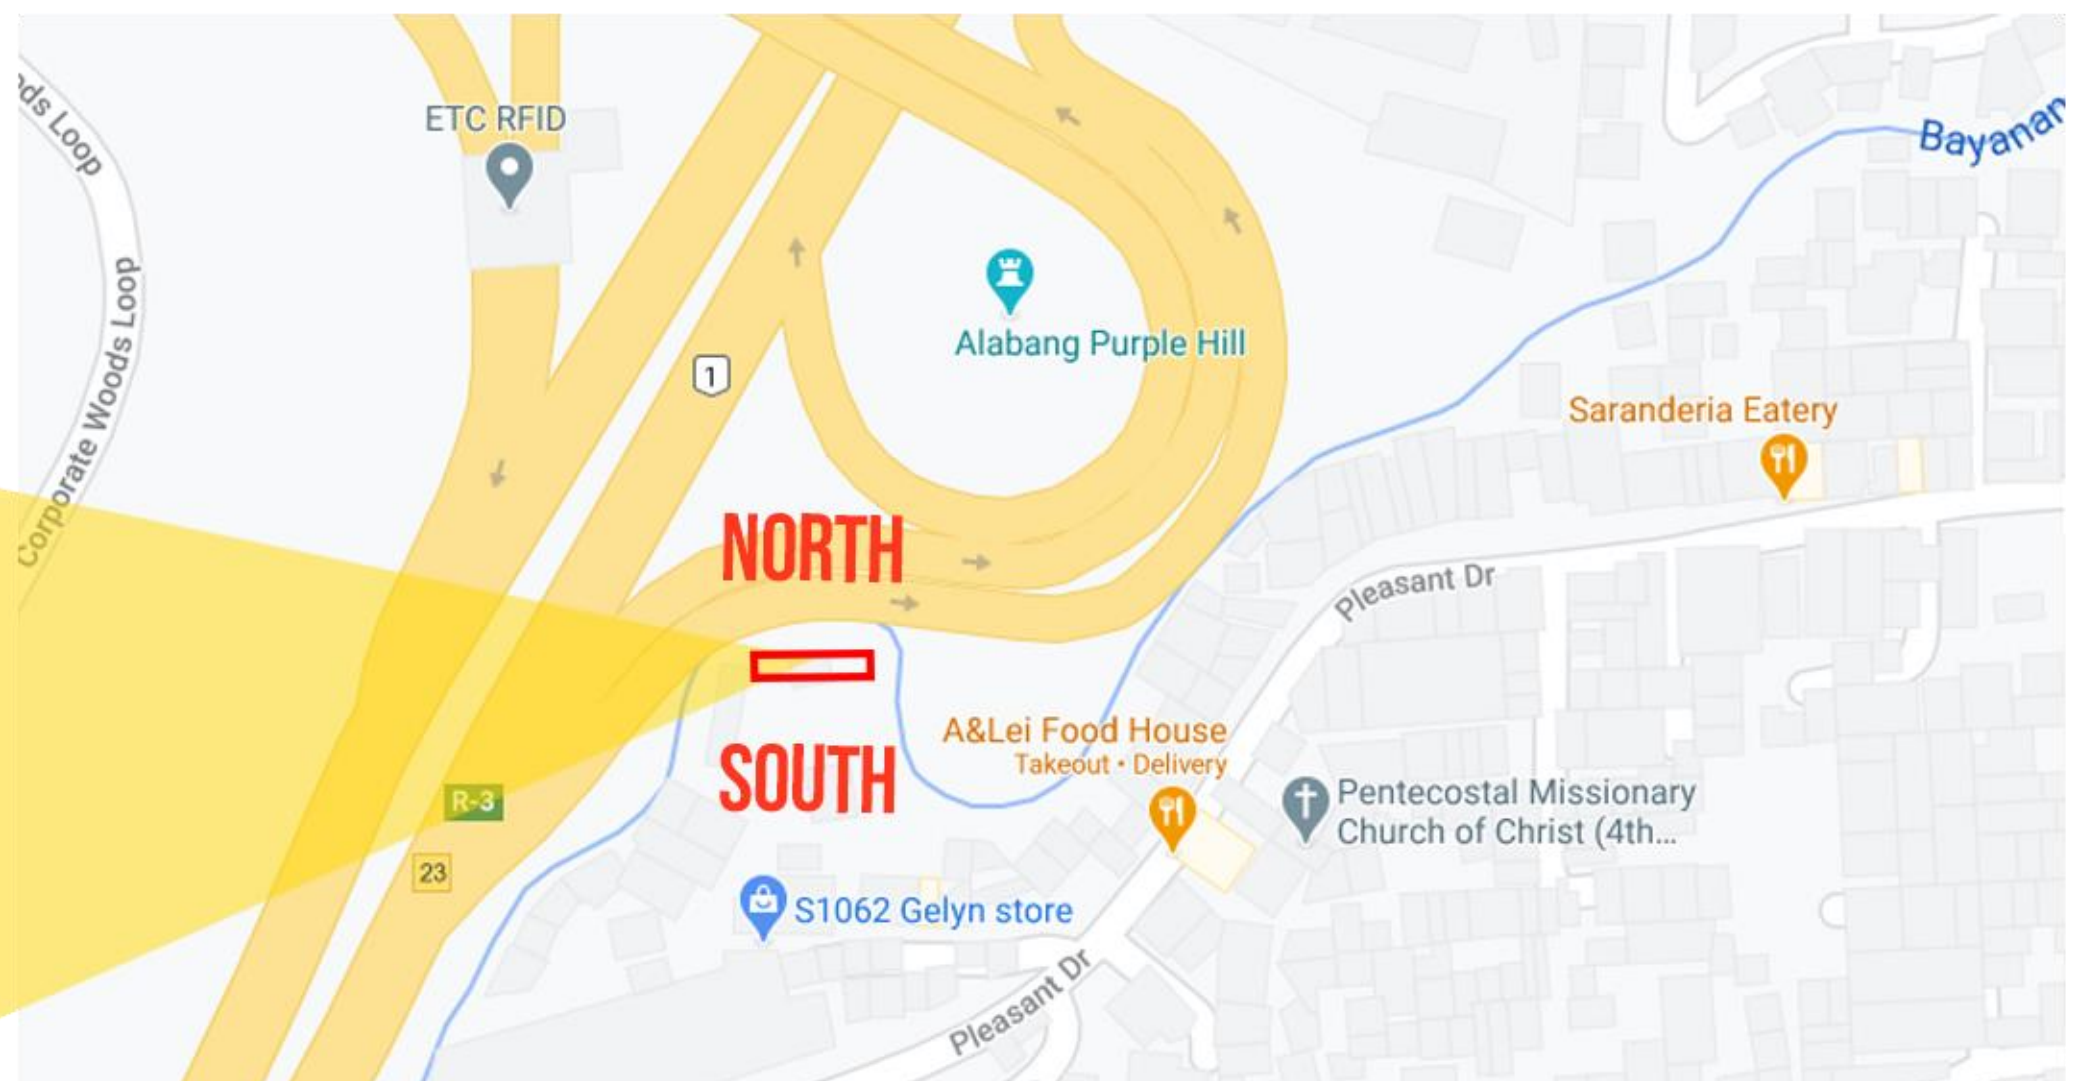

FILINVEST SLEX

CAERUSARION TRADING CORP

5th Floor, VLC Tower One., Block 1, Lot1 Business Park Pueblo de
Oro, Upper Carmen, Cagayan de Oro City

EMAIL OR CALL US NOW !

sales@catmediagroup.com

admin@catmediagroup.com

(+63 917) 884 4095

(088) 857 4643

Alabang – Muntinlupa, Metro Manila (Fronting purple hill)

- **Category** : Single Face | Facing North
- **Size** : 90 (w) and 70 (h)
- **Rate** : 200,000 Monthly (Negotiable)
- **Material** : Photographic Tarpaulin
- **Traffic Count** : Approximately 200k Daily
- **Structure Type** : Existing, Hilltop, Lighted
- **Traffic Flow** : Moderate to Heavy