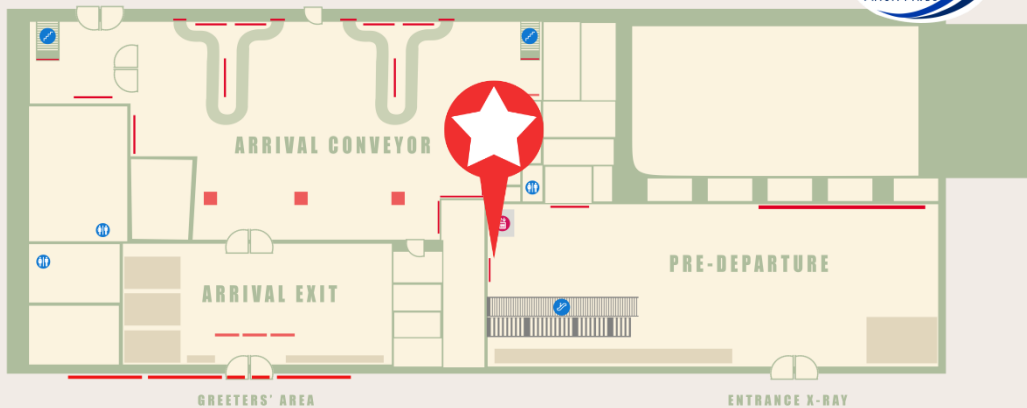

www.catmediagroup.com